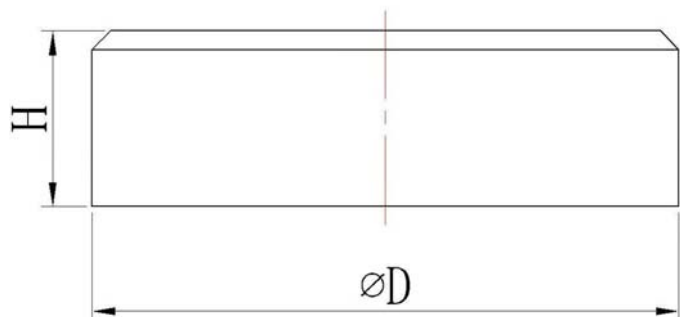

## NEO POT MAGNET FLAT

NEO POT MAGNET FLAT				
Item No.	Dimensions (mm)		Weight (g)	Magnetic force (N)
	D	H		
OEYA5A0001	6	4.5	1	5
OEYA5A0002	8	4.5	1.5	11
OEYA5A0003	10	4.5	2.5	20
OEYA5A0004	13	4.5	4.5	40
OEYA5A0005	16	4.5	6.5	60
OEYA5A0006	20	6	15	90
OEYA5A0007	25	7	22	150
OEYA5A0008	32	7	40	220