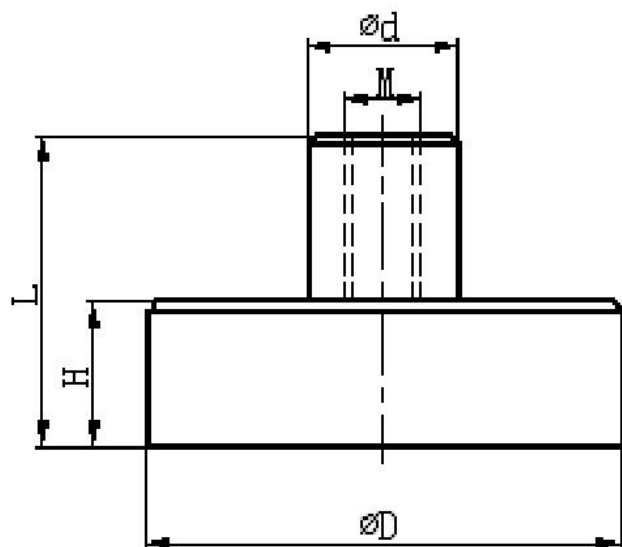

NEO POT MAGNET WITH THREADED BUSH

NEO POT MAGNET WITH THREADED BUSH							
Item No.	Dimensions(mm)					Weight (g)	Magnetic Force (N)
	D	H	L	d	M		
OEYA5C0002	8	4.5	11.5	6	M3	2	13
OEYA5C0003	10	4.5	11.5	6	M3	3	25
OEYA5C0004	13	4.5	11.5	6	M3	5	60
OEYA5C0005	16	4.5	11.5	6	M4	7.5	95
OEYA5C0006	20	6	13	8	M4	16	140
OEYA5C0007	25	7	14	8	M4	25	200
OEYA5C0008	32	7	15.5	10	M5	48	350