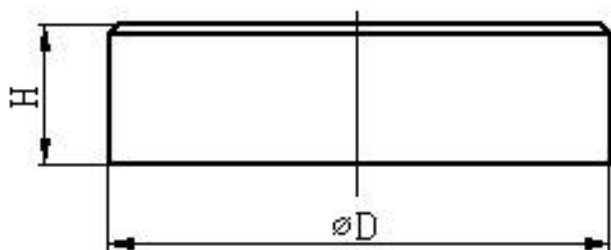

SMCO POT MAGNET FLAT

SMCO POT MAGNET FLAT				
Item No.	Dimensions (mm)		Weight (g)	Magnetic force (N)
	D	H		
OEYA3A0001	6	4.5	1	5
OEYA3A0002	8	4.5	1.5	11
OEYA3A0003	10	4.5	2.5	20
OEYA3A0004	13	4.5	4.5	40
OEYA3A0005	16	4.5	6.5	60
OEYA3A0006	20	6	15	90
OEYA3A0007	25	7	22	150
OEYA3A0008	32	7	40	220