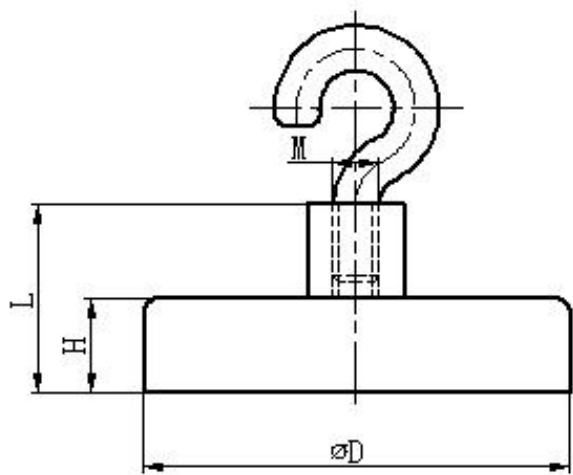

## FERRITE POT MAGNETS, WHITE PAINTED WITH HOOK

FERRITE POT MAGNETS, WHITE PAINTED WITH HOOK						
Item No.	Dimensions (mm)				Weight (g)	Magnetic force (N)
	D	H	L	M		
OEYA2G0003	16	4.5	11.5	M3	7	18
OEYA2G0004	20	6	13	M3	12	30
OEYA2G0005	25	7	15	M4	25	40
OEYA2G0006	32	7	15	M4	35	80
OEYA2G0007	36	8	16	M4	48	100
OEYA2G0008	40	8	18	M5	65	125
OEYA2G0009	47	9	17	M4	93	180
OEYA2G0010	50	10	22	M6	119	220
OEYA2G0011	57	10.5	18.5	M4	148	280