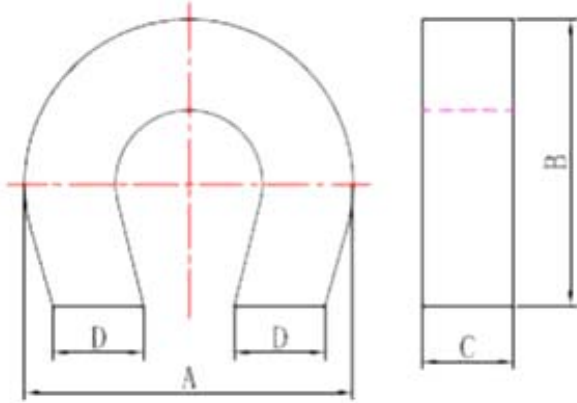

## Small Horseshoe Magnets

Small Horseshoe Magnets						
Item No.	Dimensions (mm)				Shipping Weight (kg)	Magnetic Force (N)
	A	B	C	D		
OENQ4M0001	19	10.4	15	4.3	0.015	13
OENQ4M0002	22.2	11.1	7.9	7.9	0.020	13
OENQ4M0003	28.6	24.9	7.9	7.9	0.030	24