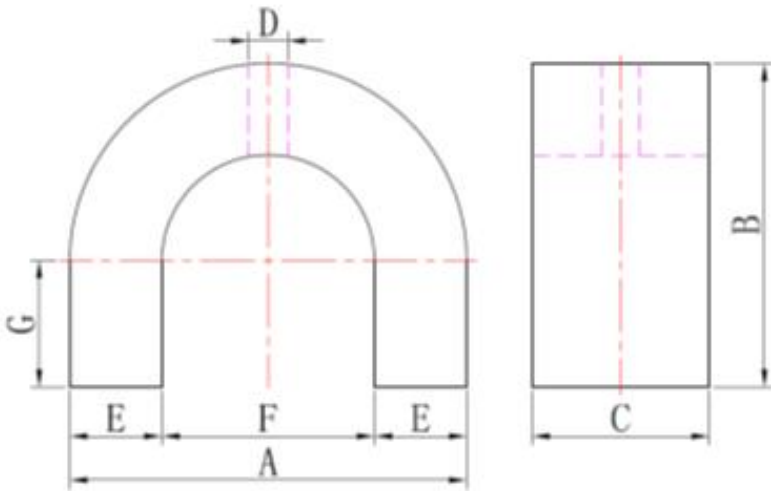

Powerful Horseshoe Magnets

Powerful Horseshoe Magnets I									
Item No.	Dimensions (mm)							Shipping Weight (kg)	Magnetic Force (N)
	A	B	C	D	E	F	G		
OENQ4M0004	22	17	25	7	7	8	9	0.076	45
OENQ4M0005	30	20	20	5.2	7.5	15	11	0.069	45
OENQ4M0006	40	25	25	5	10	20	13	0.138	90
OENQ4M0007	45	30	30	5	11	23	17	0.220	118
OENQ4M0008	60	39.2	61.5	7	14	32	26	0.720	250
OENQ4M0009	57.2	34.9	44.5	7.9	11.1	34.9	23	0.400	235
OENQ4M0010	69.9	41.3	57.2	7.9	14.3	41.3	26.2	0.800	370
OENQ4M0011	79.4	54	82.6	9.5	15.9	47.6	36.5	1.580	470
OENQ4M0023	79.4	54.0	85.7	/	15.9	47.6	36.0	1.621	588

Pot magnets

Powerful Horseshoe Magnets II								
Item No.	Dimensions (mm)							Magnetic Force (N)
	A	B	C	D	E	F	G	
OENQ4M0017	28.0	25.0	8.0	/	10.5	7.0	11.0	12
OENQ4M0018	50.0	60.0	10.0	6.5	10.0	30.0	35.0	50
OENQ4M0019	56.0	46.0	25.0	5.5	13.0	30.0	18.0	148
OENQ4M0020	62.0	51.0	24.0	7.0	16.0	30.0	20.0	170
OENQ4M0021	86.0	70.0	45.0	9.5	16.0	54.0	27.0	350