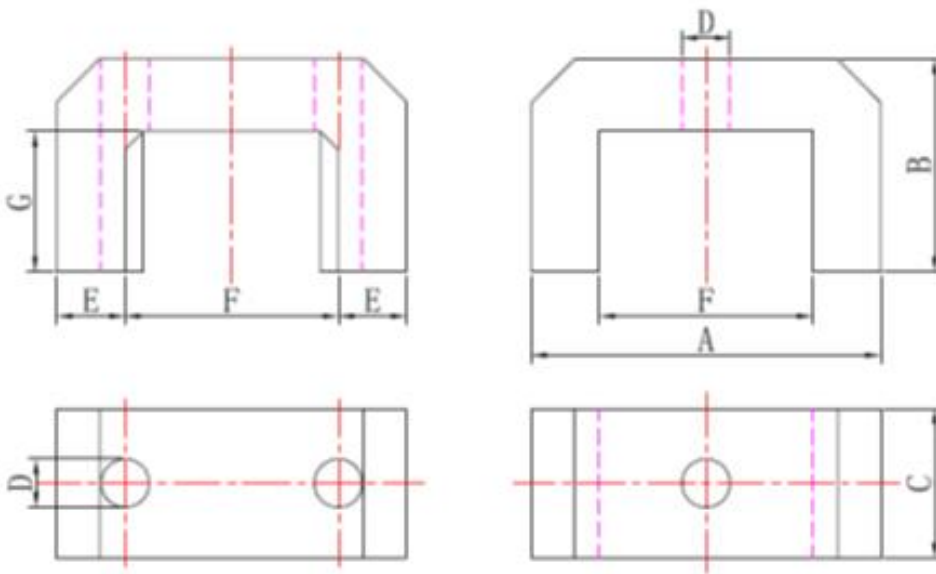

Powerful Horseshoe Magnets

Powerful Horseshoe Magnets I									
Item No.	Dimensions (mm)							Shipping Weight (kg)	Magnetic Force (N)
	A	B	C	D	E	F	G		
OENQ4M0004	22	17	25	7	7	8	9	0.076	45
OENQ4M0005	30	20	20	5.2	7.5	15	11	0.069	45
OENQ4M0006	40	25	25	5	10	20	13	0.138	90
OENQ4M0007	45	30	30	5	11	23	17	0.220	118
OENQ4M0008	60	39.2	61.5	7	14	32	26	0.720	250
OENQ4M0009	57.2	34.9	44.5	7.9	11.1	34.9	23	0.400	235
OENQ4M0010	69.9	41.3	57.2	7.9	14.3	41.3	26.2	0.800	370
OENQ4M0011	79.4	54	82.6	9.5	15.9	47.6	36.5	1.580	470
OENQ4M0023	79.4	54.0	85.7	/	15.9	47.6	36.0	1.621	588

Pot magnets

Powerful Horseshoe Magnets II								
Item No.	Dimensions (mm)							Magnetic Force (N)
	A	B	C	D	E	F	G	
OENQ4M0017	28.0	25.0	8.0	/	10.5	7.0	11.0	12
OENQ4M0018	50.0	60.0	10.0	6.5	10.0	30.0	35.0	50
OENQ4M0019	56.0	46.0	25.0	5.5	13.0	30.0	18.0	148
OENQ4M0020	62.0	51.0	24.0	7.0	16.0	30.0	20.0	170
OENQ4M0021	86.0	70.0	45.0	9.5	16.0	54.0	27.0	350