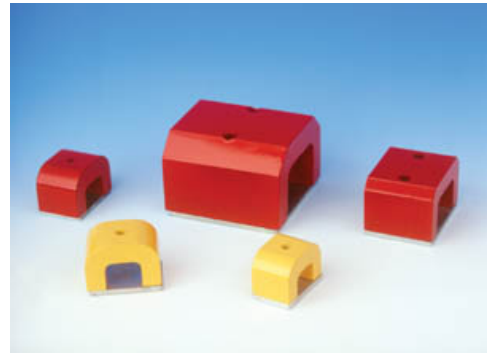

Powerful Horseshoe Magnets

Powerful Horseshoe Magnets I									
Item No.	Dimensions (mm)							Shipping Weight (kg)	Magnetic Force (N)
	A	B	C	D	E	F	G		
OENQ4M0004	22	17	25	7	7	8	9	0.076	45
OENQ4M0005	30	20	20	5.2	7.5	15	11	0.069	45
OENQ4M0006	40	25	25	5	10	20	13	0.138	90
OENQ4M0007	45	30	30	5	11	23	17	0.220	118
OENQ4M0008	60	39.2	61.5	7	14	32	26	0.720	250
OENQ4M0009	57.2	34.9	44.5	7.9	11.1	34.9	23	0.400	235
OENQ4M0010	69.9	41.3	57.2	7.9	14.3	41.3	26.2	0.800	370
OENQ4M0011	79.4	54	82.6	9.5	15.9	47.6	36.5	1.580	470
OENQ4M0023	79.4	54.0	85.7	/	15.9	47.6	36.0	1.621	588

Pot magnets

Powerful Horseshoe Magnets II								
Item No.	Dimensions (mm)							Magnetic Force (N)
	A	B	C	D	E	F	G	
OENQ4M0017	28.0	25.0	8.0	/	10.5	7.0	11.0	12
OENQ4M0018	50.0	60.0	10.0	6.5	10.0	30.0	35.0	50
OENQ4M0019	56.0	46.0	25.0	5.5	13.0	30.0	18.0	148
OENQ4M0020	62.0	51.0	24.0	7.0	16.0	30.0	20.0	170
OENQ4M0021	86.0	70.0	45.0	9.5	16.0	54.0	27.0	350