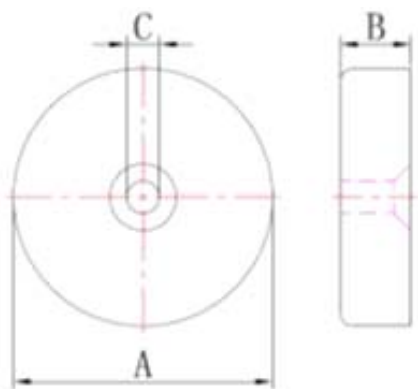

## Shallow Pot Magnets

Shallow Pot Magnets					
Item No.	Dimensions (mm)			Shipping Weight (kg)	Magnetic Force (N)
	A	B	C		
OENQ4B0001	19.1	7.5	3.7	0.025	30
OENQ4B0002	28.6	8.5	4.8	0.058	50
OENQ4B0003	38.1	10.4	4.8	0.057	130
OENQ4B0004	26.0	12.0	5.0	0.110	55
OENQ4B0005	50.0	12.0	6.0	0.230	300
OENQ4B0006	58.0	15.0	12.0	0.396	500