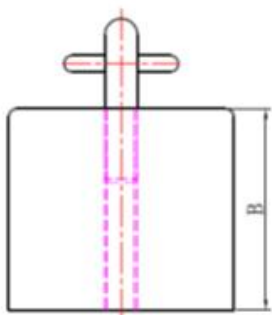

## Pot Magnets with Release

Pot Magnets with Release					
Item No.	Dimensions (mm)			Shipping Weight (kg)	Magnetic force (N)
	A	B	C		
OENQ4C0006	55.0	49.2	M8	0.950	400
OENQ4C0007	69.9	64.5	M8	1.950	880
OENQ4C0008	44.5	44.5	M8	0.550	200
OENQ4C0009	101.6	74.6	M12	4.700	1700