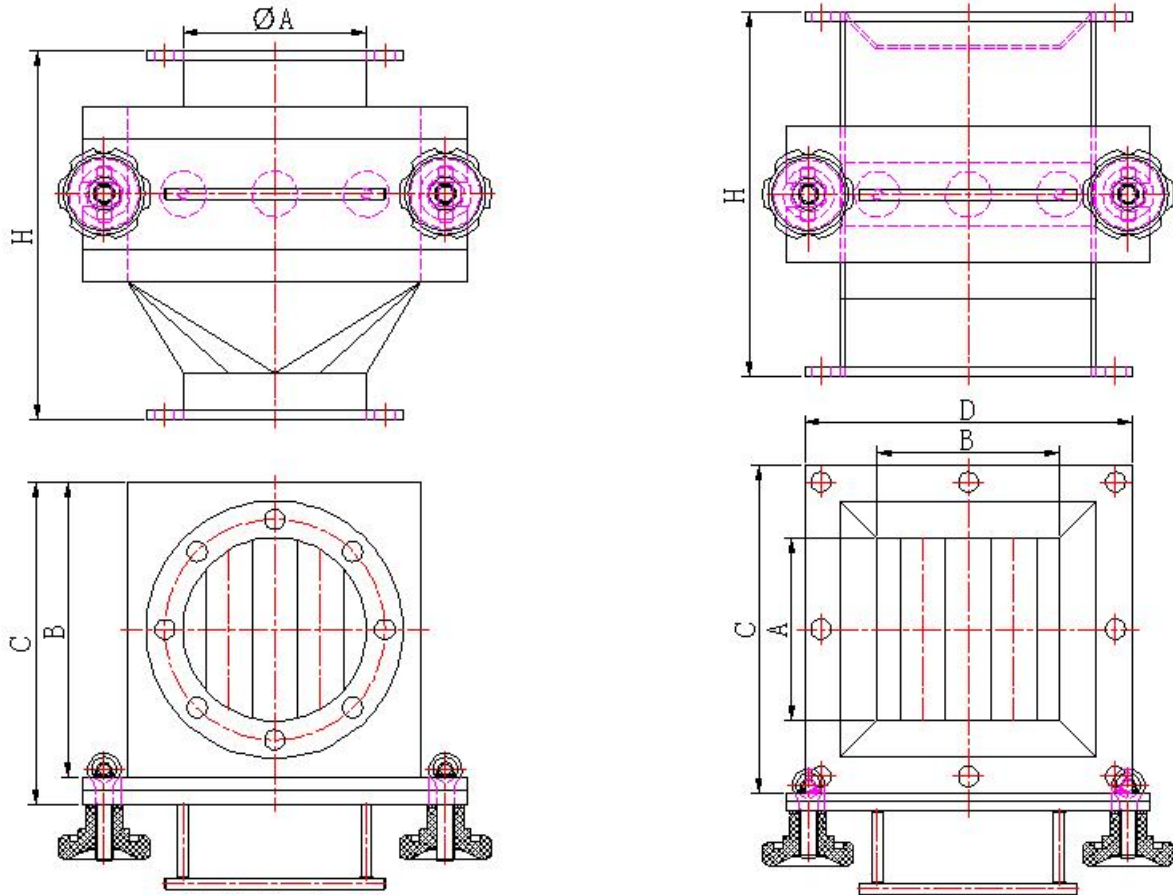

Magnetic Grids in Housing

- With single-row and double-row versions available;
- Optional for Easy-clean version or Manual-Clean version;
- Max. surface Gauss value: 9'000Gs;
- Fully sealed welding structure;
- Food grade material could be provided on request.

Single Row Housed Grid Magnet

Circular version				
ITEM No.	Dimensions (mm)			
	A	B	C	H
OEYF5AD001	100	160	175	200
OEYF5AD002	150	210	225	200
OEYF5AD003	200	260	275	200
OEYF5AD004	250	310	325	220
OEYF5AD005	300	360	375	220
OEYF5AD006	350	410	425	250
OEYF5AD007	400	460	475	250

Rectangular version			
ITEM No.	Dimensions (mm)		
	A=B	C=D	H
OEYF5HD001	100	180	200
OEYF5HD002	150	230	200
OEYF5HD003	200	280	200
OEYF5HD004	250	330	220
OEYF5HD005	300	380	220
OEYF5HD006	350	430	220
OEYF5HD007	400	480	220

Rectangular version

ITEM No.	Dimensions (mm)		
	A=B	C=D	H
OEYF5HS001	100	180	220
OEYF5HS002	150	230	250
OEYF5HS003	200	280	250
OEYF5HS004	250	330	300
OEYF5HS005	300	380	300
OEYF5HS006	350	430	300
OEYF5HS007	400	480	300