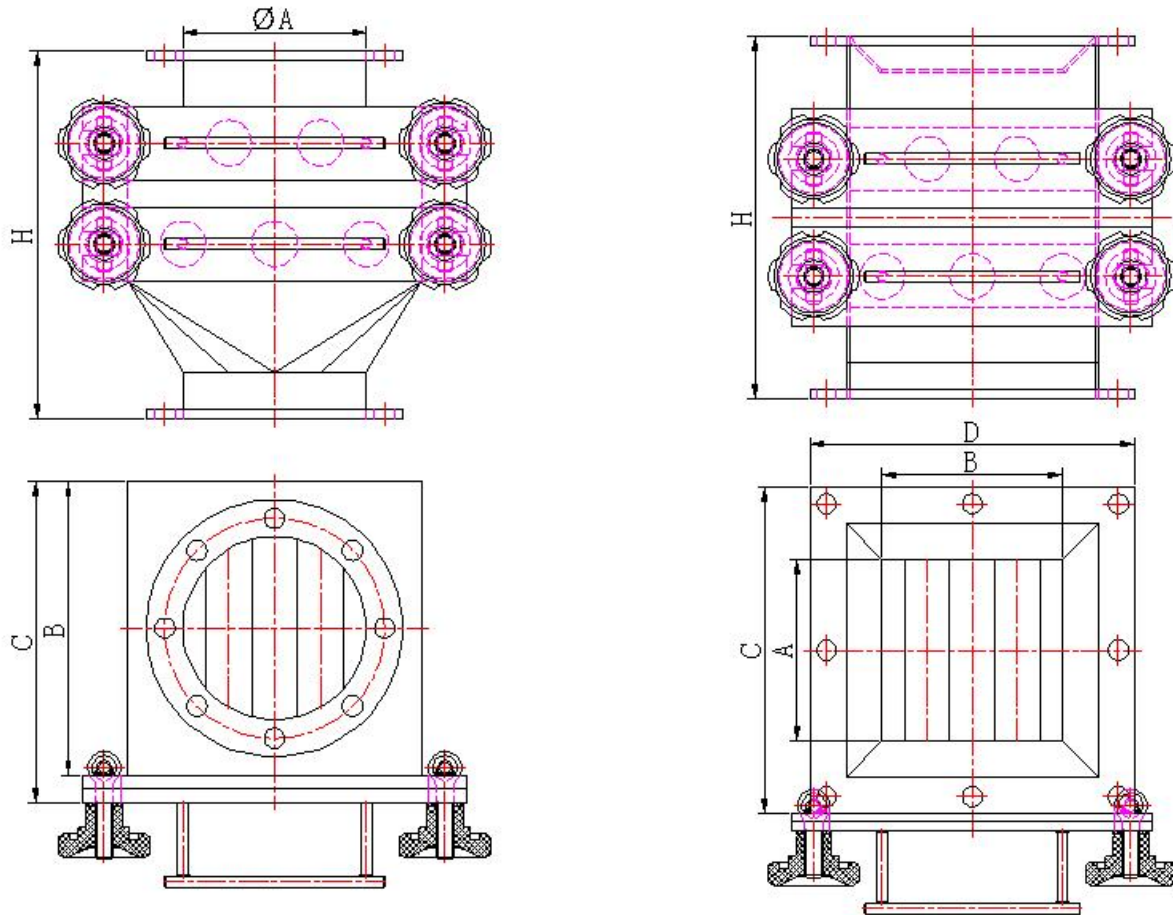

Single Row Housed Grid Magnet

Circular version				
ITEM No.	Dimensions (mm)			
	A	B	C	H
OEYF5AD001	100	160	175	200
OEYF5AD002	150	210	225	200
OEYF5AD003	200	260	275	200
OEYF5AD004	250	310	325	220
OEYF5AD005	300	360	375	220
OEYF5AD006	350	410	425	250
OEYF5AD007	400	460	475	250

Rectangular version			
ITEM No.	Dimensions (mm)		
	A=B	C=D	H
OEYF5HD001	100	180	200
OEYF5HD002	150	230	200
OEYF5HD003	200	280	200
OEYF5HD004	250	330	220
OEYF5HD005	300	380	220
OEYF5HD006	350	430	220
OEYF5HD007	400	480	220

Double Row Housed Grid Magnet

Circular version

ITEM No.	Dimensions (mm)			
	A	B	C	H
OEYF5AS001	100	160	175	220
OEYF5AS002	150	210	225	250
OEYF5AS003	200	260	275	250
OEYF5AS004	250	310	325	300
OEYF5AS005	300	360	375	300
OEYF5AS006	350	410	425	330
OEYF5AS007	400	460	475	330

Rectangular version

ITEM No.	Dimensions (mm)		
	A=B	C=D	H
OEYF5HS001	100	180	220
OEYF5HS002	150	230	250
OEYF5HS003	200	280	250
OEYF5HS004	250	330	300
OEYF5HS005	300	380	300
OEYF5HS006	350	430	300
OEYF5HS007	400	480	300