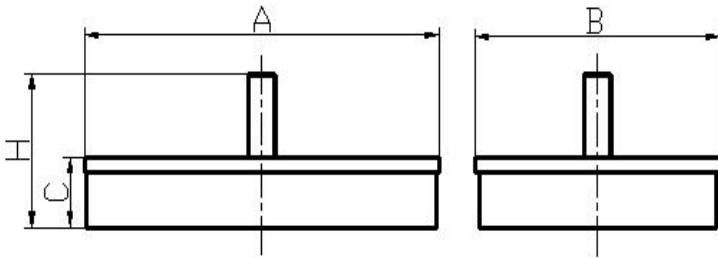

Rubber Covered Magnetic Fixtures

- Powerful magnet with anti-slip surface;
- Could be particularly used onto taxis and police wagons for holding lamps.
- Custom dimensions and optional nut or bolt backboards with different coatings.

| Rubber Covered Magnetic Fixtures | | | | |
|----------------------------------|-----------------|----|------|------|
| ITEM No. | Dimensions (mm) | | | |
| | A | B | C | H |
| OEYD2H0001 | 78 | 54 | 12.5 | 32.5 |