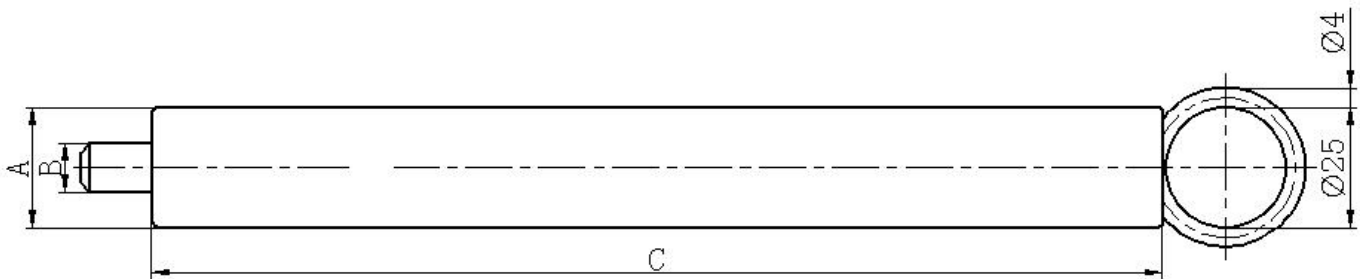

## Magnetic Filter Bars with Ring

<b>Magnetic Filter Bars with Ring</b>					
ITEM No.	Dimension (mm)	The detailed dimensions (mm)			The Max. Working Temp. (°C)
		A	B	C	
OEYF5AE001	∅ 25×210	∅ 25	∅ 10	210	<80
OEYF5AE002	∅ 25×250	∅ 25	∅ 10	250	<80
OEYF5AE003	∅ 25×550	∅ 25	∅ 10	550	<80
OEYF5AE004	∅ 25×750	∅ 25	∅ 10	750	<80